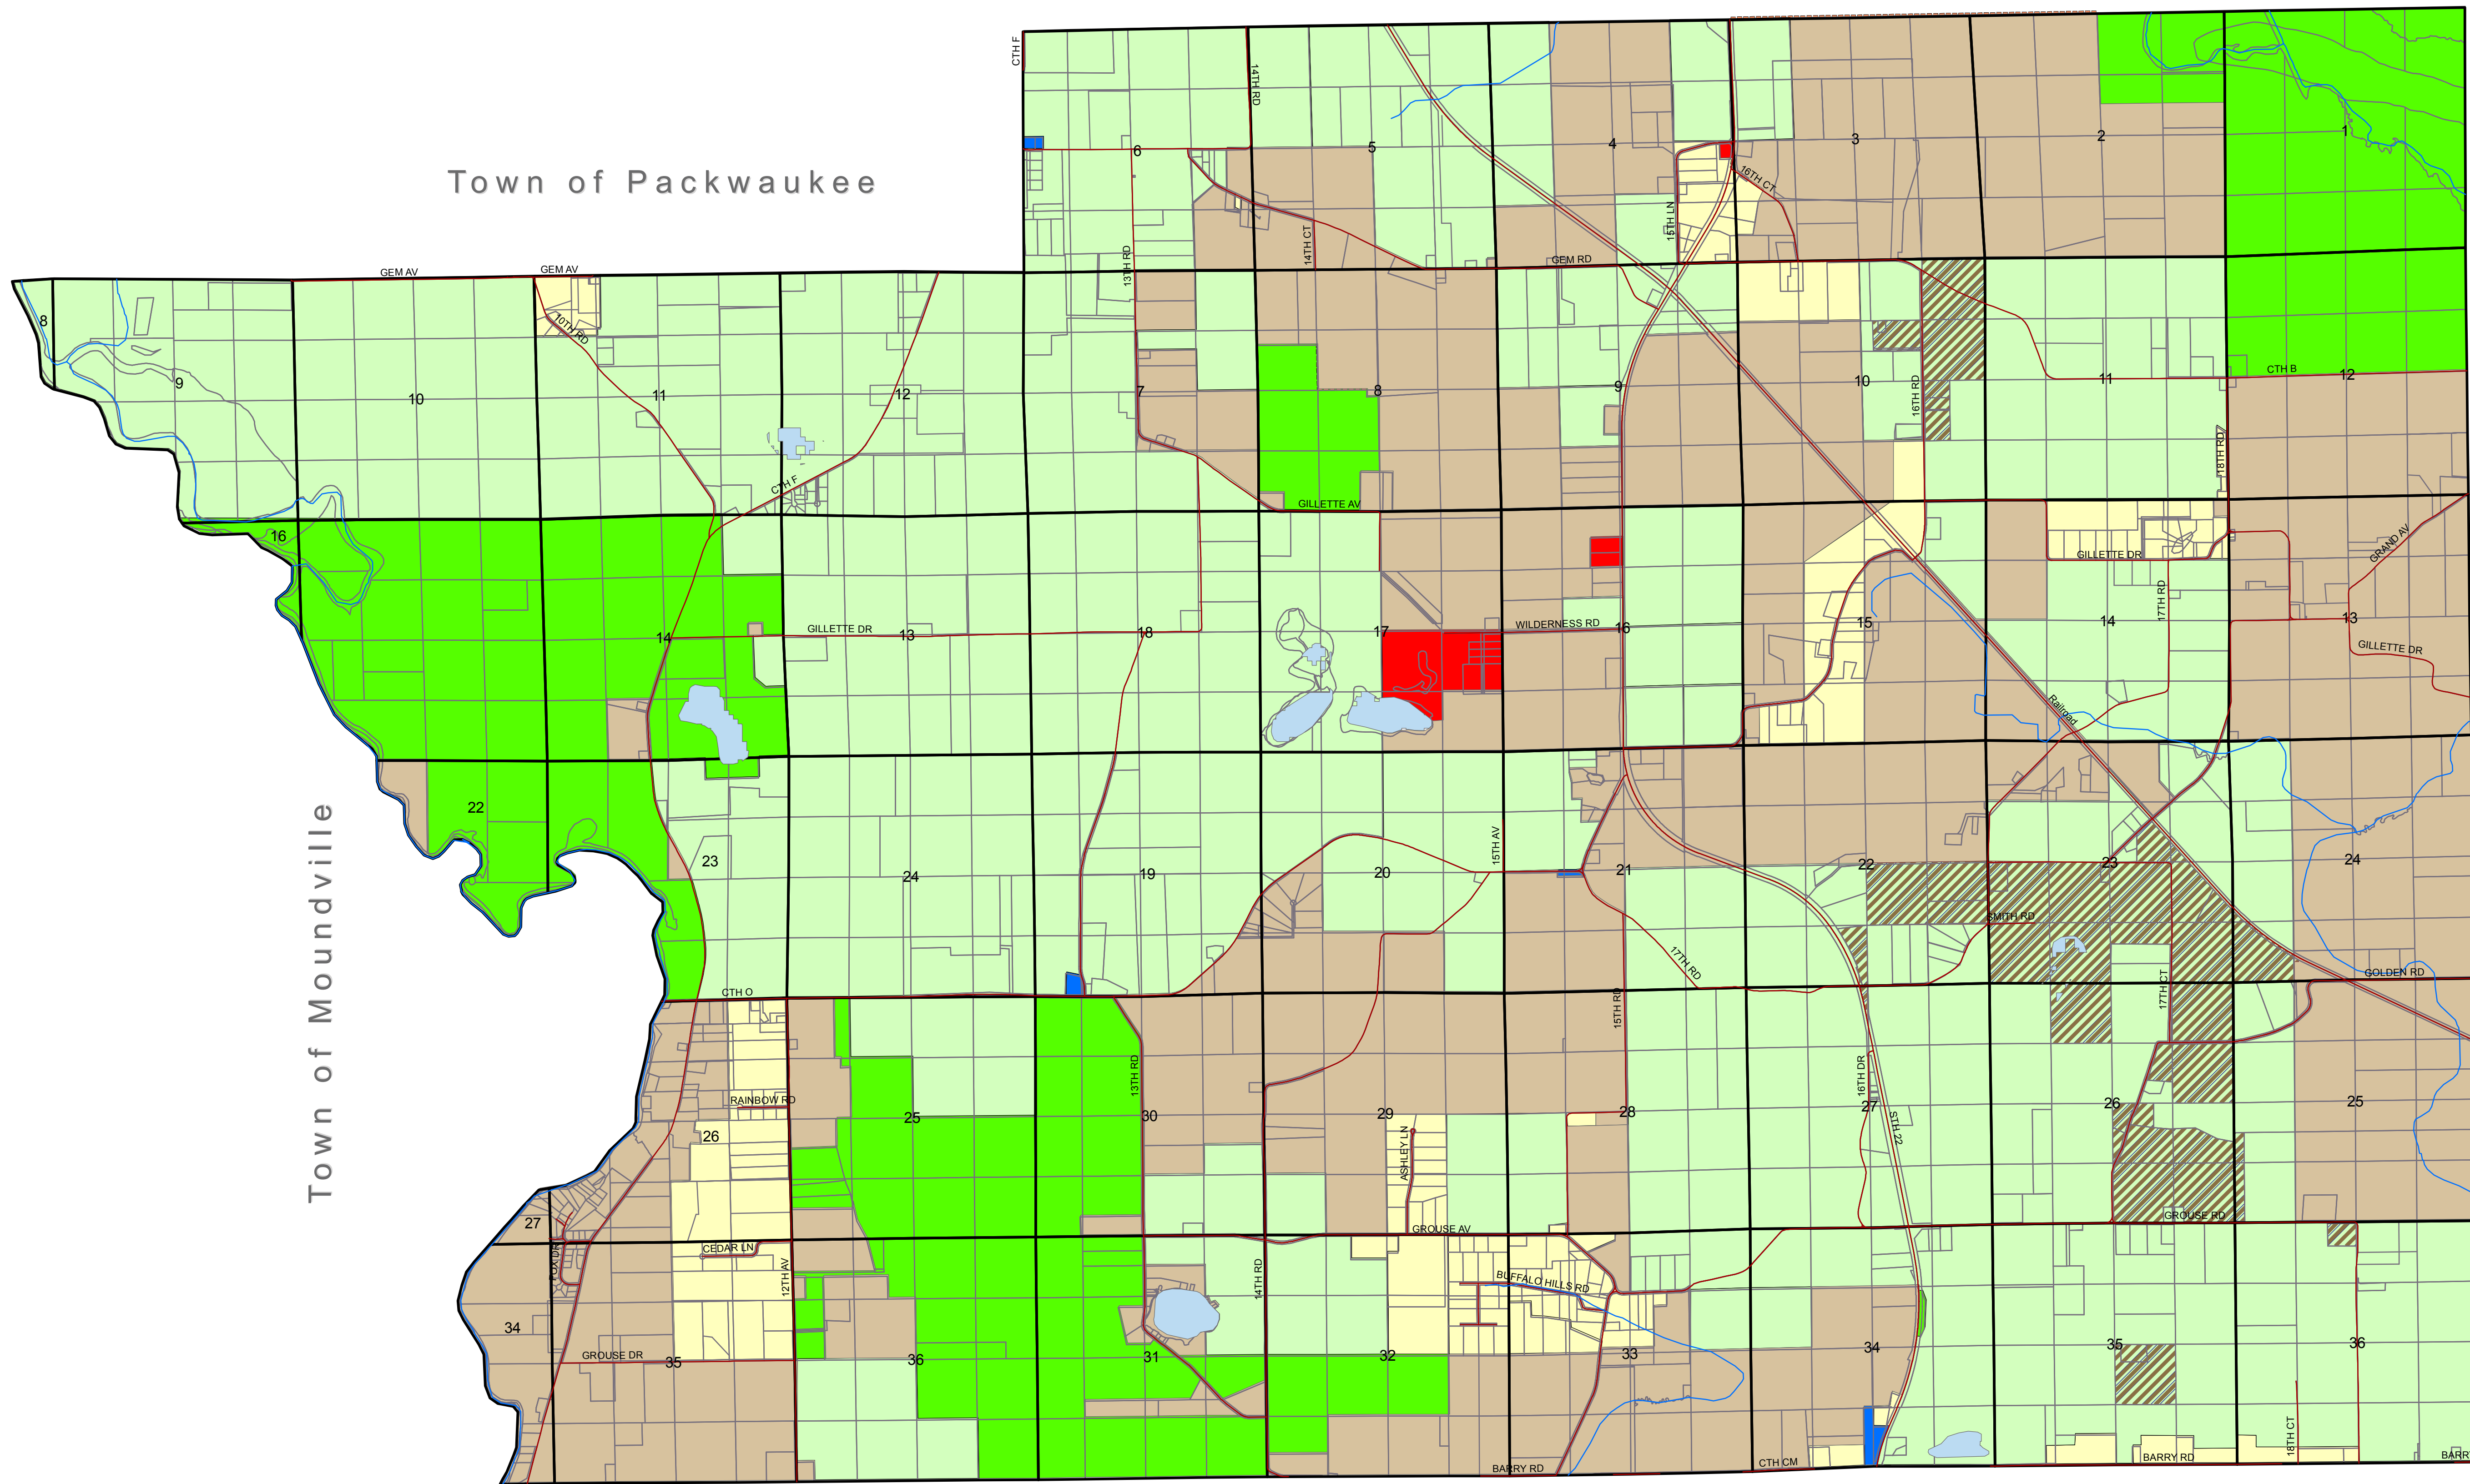

Town of Montello

Town of Packwaukee

Planned Land Use &  
Farmland Preservation  
Plan Map for the  
Town of Buffalo

- Farmland Preservation Area
- Proposed Rural Lands
- Rural Lands
- Public Open Space
- Single Family Residential - Rural
- Single Family Residential - Sewered
- Two Family Residential
- Planned Neighborhood
- Mixed Residential
- Commercial Recreation
- Neighborhood Business
- General Business
- Downtown
- General Industrial
- Institutional
- Extraction
- Well Setback Area from Landfill
- Potential Recreation Expansion Area
- Lakes
- Rivers and Streams
- Roads
- Parcel Boundaries
- Section Lines

Green Lake County

Town of Moundville

Columbia County